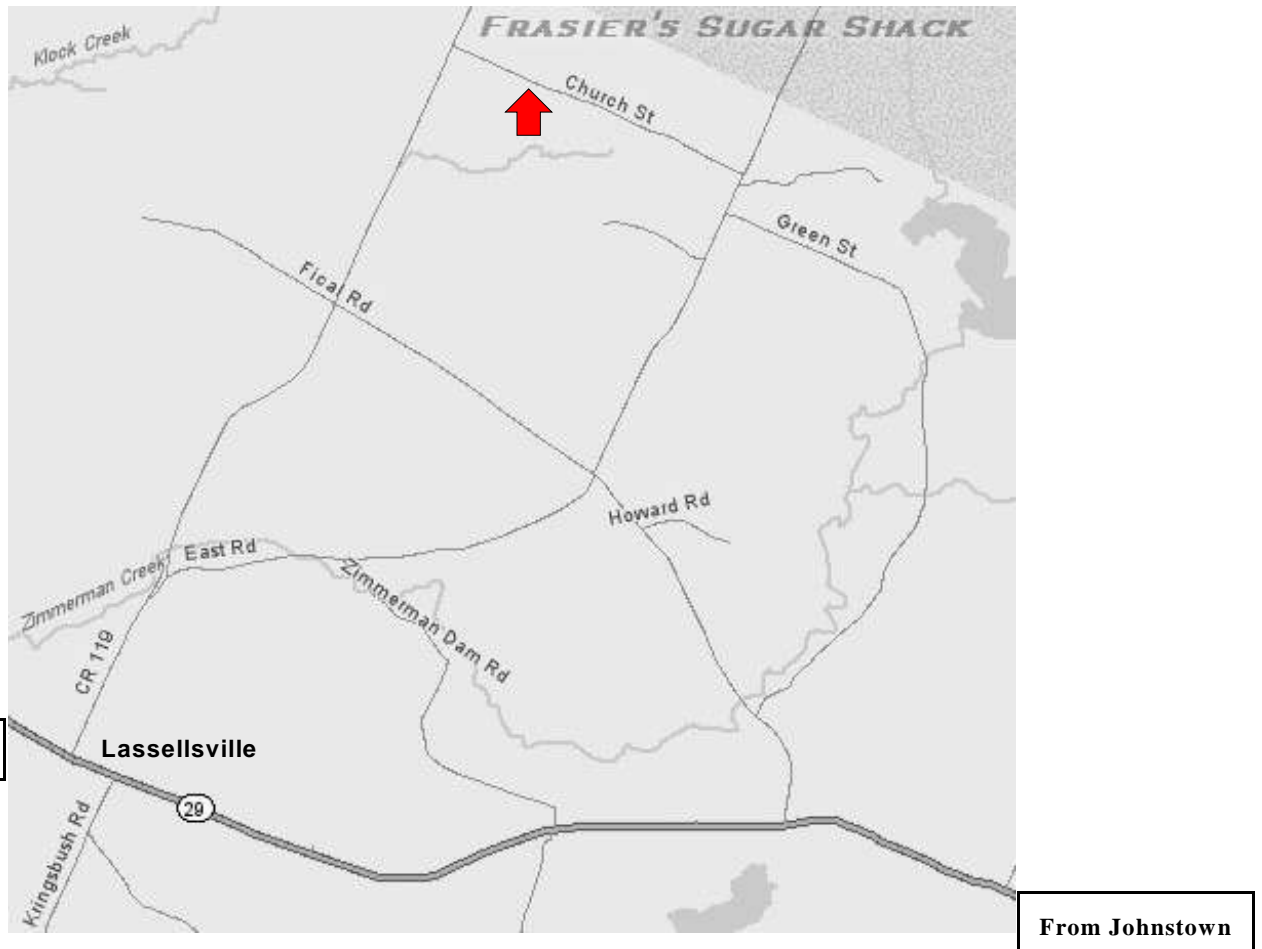

# FRASIER'S SUGAR SHACK

**From Johnstown, NY:** Take NYS Route 29 West from Johnstown to Lassellville.  
Turn Right onto County Highway 119 (North Road).  
Turn Right on Church St.  
Frasier's Sugar Shack is on the right.

**From Dolgeville, NY:** Take NYS Route 29 East from Dolgeville to Lassellville.  
Turn Left onto County Highway 119 (North Road).  
Turn Right on Church St.  
Frasier's Sugar Shack is on the right.

**Frasier's Sugar Shack**  
144 Church Street, Saint Johnsville, NY 13452  
(Town Of Ephratah - Fulton County)  
Phone & Fax: (518) 568-7438 - (Email ) [frasiers@frontiernet.net](mailto:frasiers@frontiernet.net)